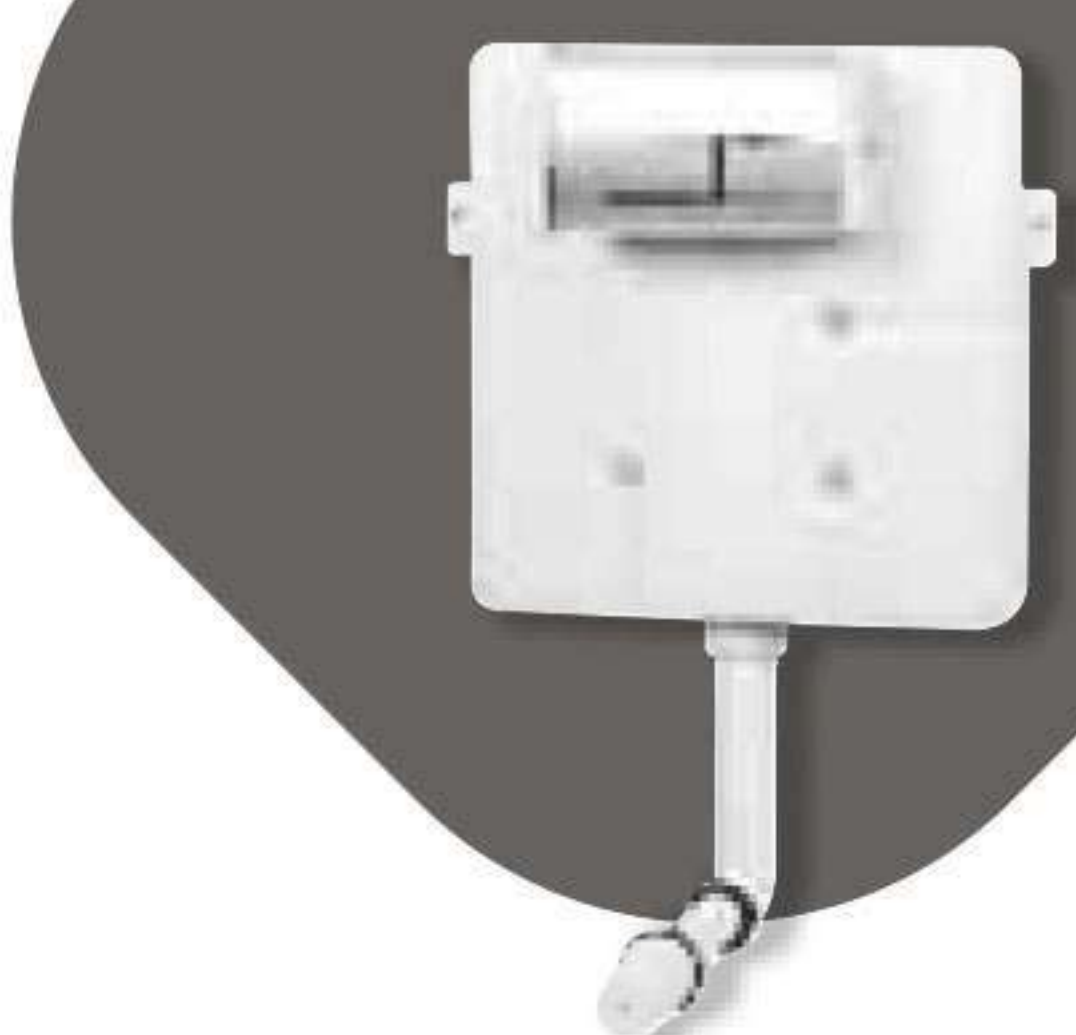

ARTISIAN

Twin Flush Concealed cistern without Top push knob (suitable) for all wall hung Wcs)
4043

AVAILABLE KNOB OPTION

Actuator knob
Square Type Gloss
Finished
4044

Actuator knob
Round Type Gloss
Finished
4045