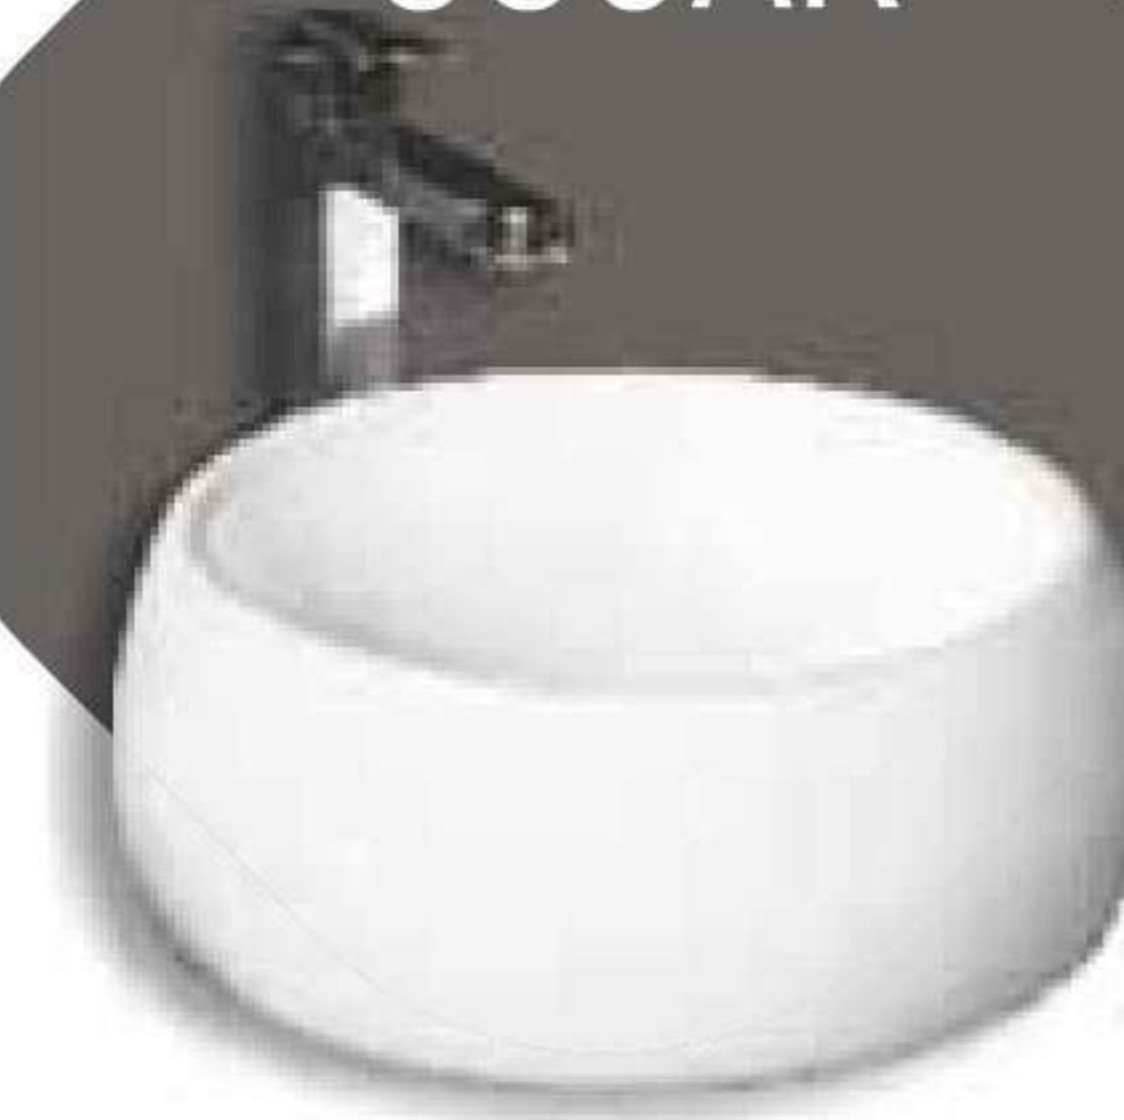

OLIVIA

450 x 350 x 115 mm
4708
Corner Wash Basin

White

SOPHIA

450 x 300 x 110 mm
4709
Corner Wash Basin

OSCAR

400 x 400 x 145 mm
4710
One Piece Wash Basin

WANG